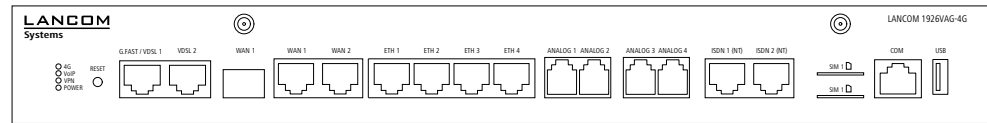

LANCOM R&S®Unified Firewall UF-60

LANCOM R&S®Unified Firewall UF-60 LTE

SECURITY

LANCOM R&S®Unified Firewall UF-T60

ROUTER VPN & VoIP

LANCOM 1926VAG-5G

LANCOM 1926VAG-4G

LANCOM 1926VAG