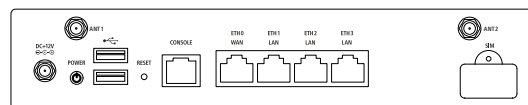

LANCOM R&S®Unified Firewall UF-60 LTE