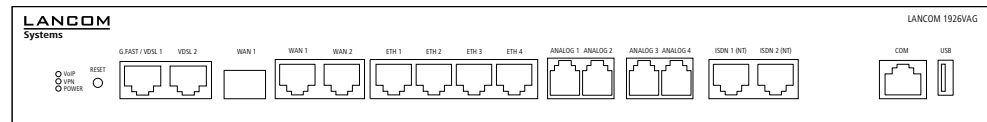

LANCOM R&S®Unified Firewall UF-60

LANCOM R&S®Unified Firewall UF-60 LTE

SECURITY

LANCOM R&S®Unified Firewall UF-T60

ROUTER VPN & VoIP

LANCOM 1926VAG-5G

LANCOM 1926VAG-4G

LANCOM 1926VAG